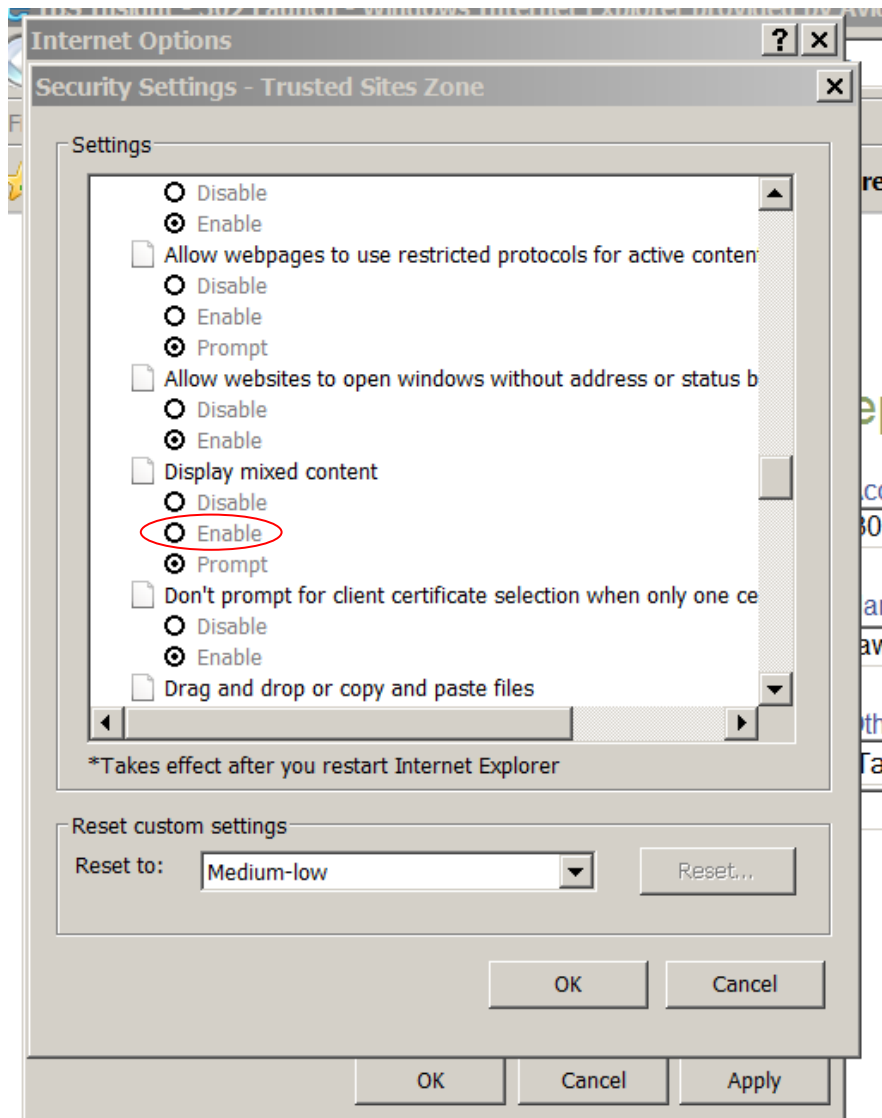

- f.
- g. Click YES that you want to change the settings for this zone.
- h. Scroll down to **Download signed ActiveX controls:**
- i. Click **ENABLE**

j.

k. Scroll down to the **Miscellaneous** settings.

l. Scroll down to **Access data sources across domains** (this stops the prompting when you making a deposit)

m. Set to **ENABLE**

n.

prompting if not enabled)

(Example of

- o.
- p. In the same Miscellaneous section, scroll to Display Mixed Content and click Enable

q.

- r. Scroll down to **Web sites in less privileged web content zone can navigate in**

- s.
- t. Set to **ENABLE**

- u. (Example of prompting if not enabled)

- v. Click **OK (not Reset)**.
- w. Click **YES** that you want to change the settings for this zone