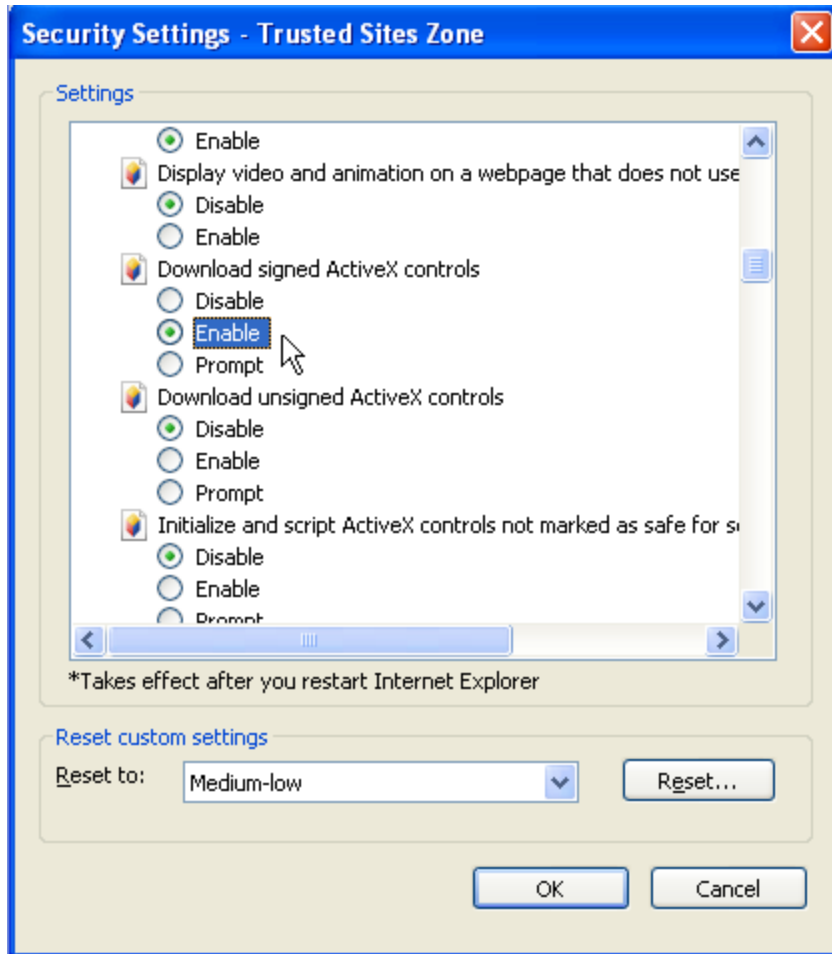

i.

j. Click **Close** to return to the Security Tab.

2. Set Security for the Trusted Sites Zone.

- a.
- b. Click on **Custom Level**
- c. Set the Reset To: drop down list to **Medium-low**

- d.
- e. Click on Reset to set the level.

- f.
- g. Click YES that you want to change the settings for this zone.
- h. Scroll down to **Download signed ActiveX controls:**
- i. Click **ENABLE**

j.

k. Scroll down to the **Miscellaneous** settings.