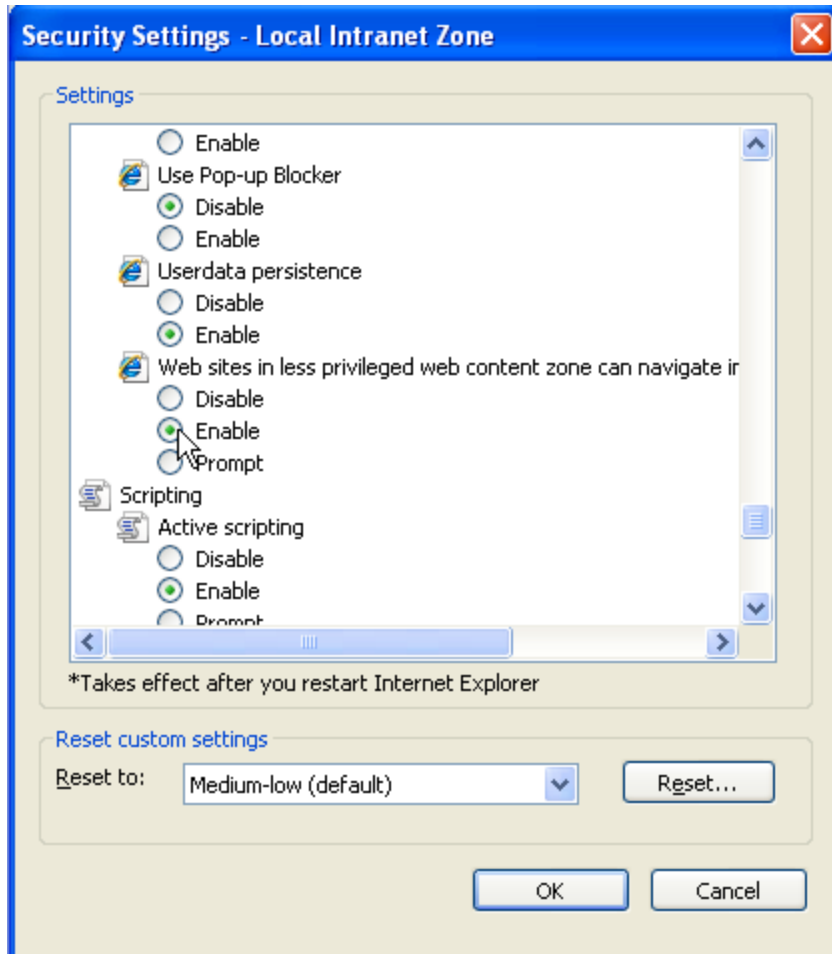

- f.
- g. Click YES that you want to change the settings for this zone.
- h. Scroll down to **Download signed ActiveX controls:**
- i. Click **ENABLE**

j.

k. Scroll down to the **Miscellaneous** settings.

l. Scroll down to **Access data sources across domains** (this stops the prompting when you making a deposit)

m. Set to **ENABLE**

n.

prompting if not enabled)

(Example of

- o.
- p. In the same Miscellaneous section, scroll to Display Mixed Content and click Enable

q.

- r. Scroll down to **Web sites in less privileged web content zone can navigate in**

- s.
- t. Set to **ENABLE**

- u. (Example of prompting if not enabled)

- v. Click **OK (not Reset)**.
- w. Click **YES** that you want to change the settings for this zone