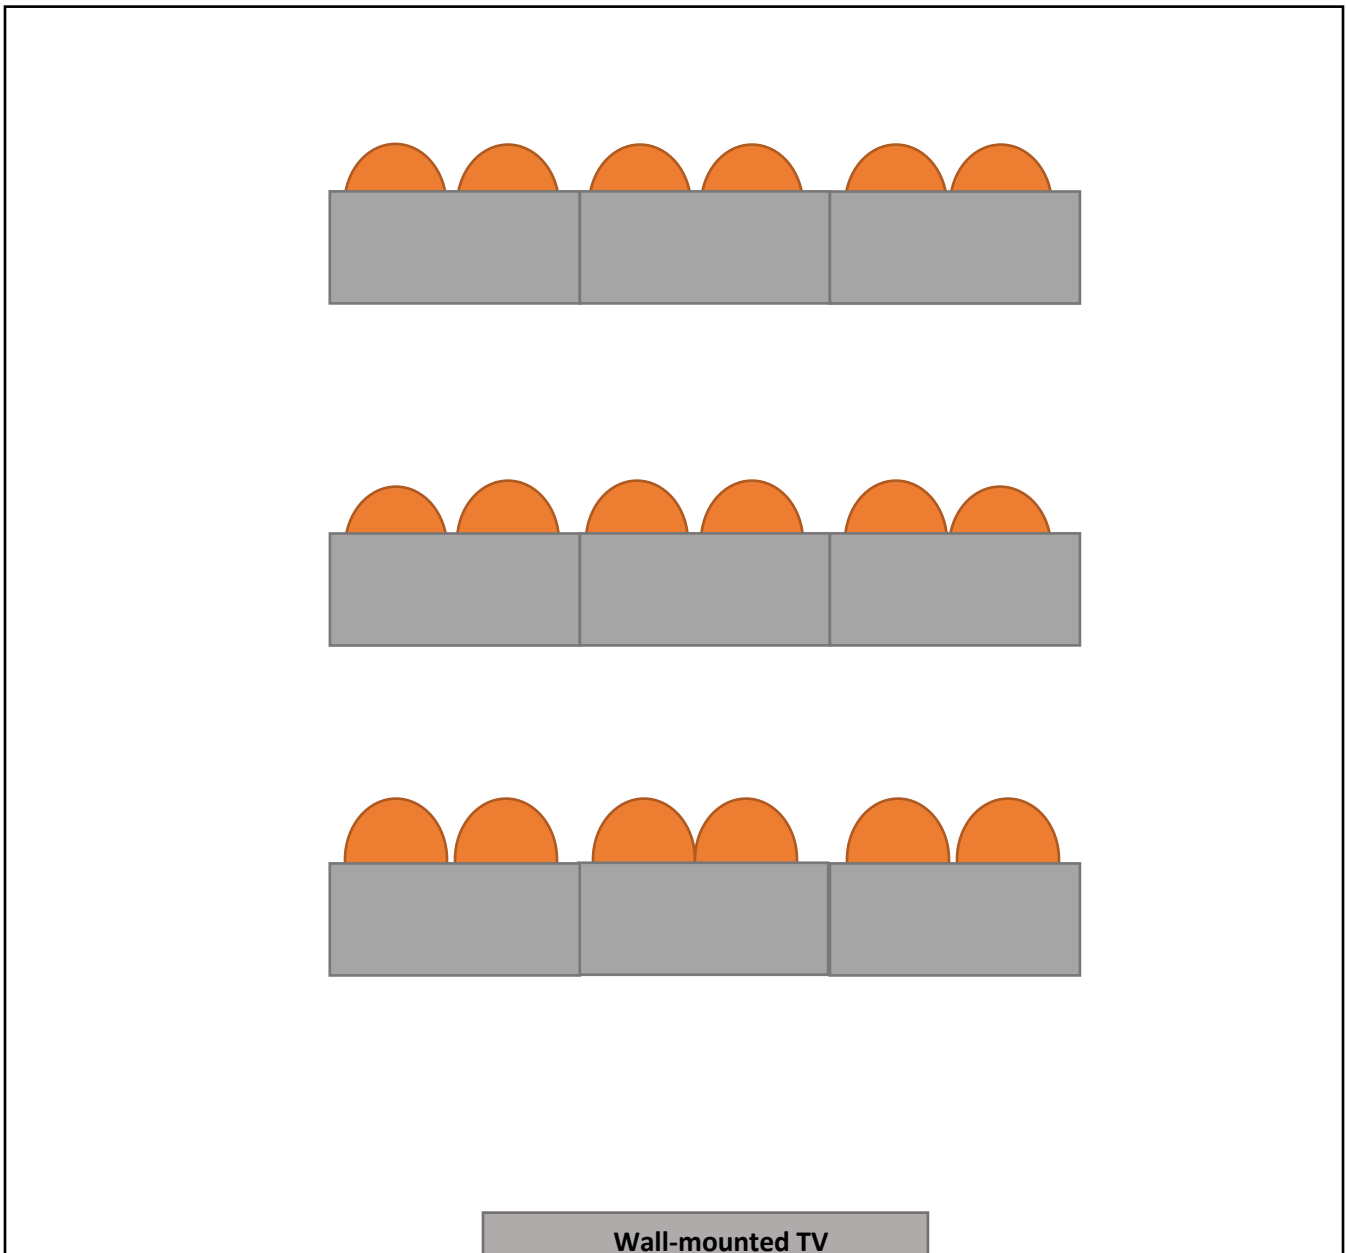

Please select a layout style:

Long Meeting Table

Classroom Style Table Rows

U-Shaped Table

Chair Rows, No Table

Contact: communityroom@avidiabank.com